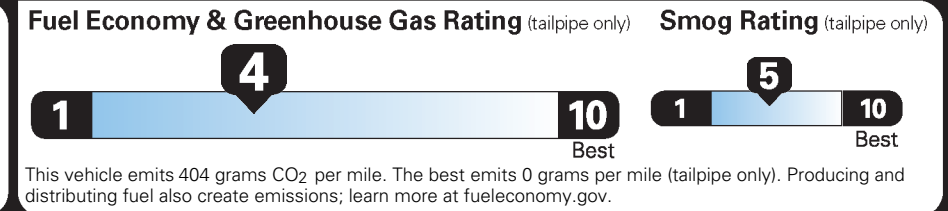

WARRANTY

- 4YR/50K MILE WARRANTY
- 4YR/50K PICKUPDELIVERY SVC
- 6YR/70K MI POWERTRAIN WARR

INCLUDED ON THIS VEHICLE

- EQUIPMENT GROUP 101A**
•18" PREM PAINTED ALUM WHEELS
•245/60R18 A/S BSW TIRES

(MSRP)

2,065.00

OPTIONAL EQUIPMENT/OTHER

- 2021 MODEL YEAR
ICED MOCHA
.245/60R18 A/S BSW TIRES
50 STATE EMISSIONS
18" MINI SPARE WHEEL W/TIRE

695.00

NO CHARGE

150.00

PRICE INFORMATION

BASE PRICE	\$44,440.00
TOTAL OPTIONS/OTHER	2,910.00
TOTAL VEHICLE & OPTIONS/OTHER DESTINATION & DELIVERY	47,350.00 995.00
TOTAL BEFORE DISCOUNTS	48,345.00
EQUIPMENT GROUP SAVINGS	- 250.00

EPA DOT Fuel Economy and Environment

Gasoline Vehicle

You spend \$1,750 more in fuel costs over 5 years compared to the average new vehicle.

Annual fuel cost \$1,850

Actual results will vary for many reasons, including driving conditions and how you drive and maintain your vehicle. The average new vehicle gets 27 MPG and costs \$7,500 to fuel over 5 years. Cost estimates are based on 15,000 miles per year at \$2.70 per gallon. MPGe is miles per gasoline gallon equivalent. Vehicle emissions are a significant cause of climate change and smog.