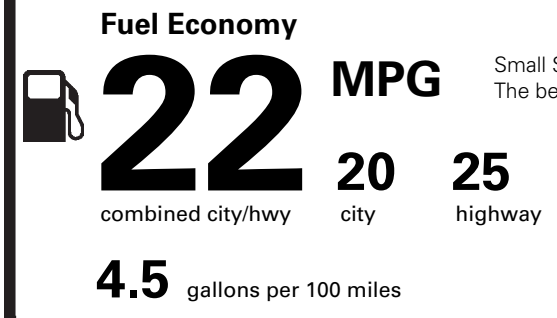

OPTIONAL EQUIPMENT/OTHER

- 2021 MODEL YEAR
ICED MOCHA
.245/60R18 A/S BSW TIRES
50 STATE EMISSIONS
18" MINI SPARE WHEEL W/TIRE

695.00

NO CHARGE

150.00

PRICE INFORMATION

BASE PRICE	\$44,440.00
TOTAL OPTIONS/OTHER	2,910.00
TOTAL VEHICLE & OPTIONS/OTHER DESTINATION & DELIVERY	47,350.00 995.00
TOTAL BEFORE DISCOUNTS	48,345.00
EQUIPMENT GROUP SAVINGS	- 250.00

EPA DOT Fuel Economy and Environment

Gasoline Vehicle

You spend \$1,750 more in fuel costs over 5 years compared to the average new vehicle.

Annual fuel cost \$1,850

Actual results will vary for many reasons, including driving conditions and how you drive and maintain your vehicle. The average new vehicle gets 27 MPG and costs \$7,500 to fuel over 5 years. Cost estimates are based on 15,000 miles per year at \$2.70 per gallon. MPGe is miles per gasoline gallon equivalent. Vehicle emissions are a significant cause of climate change and smog.